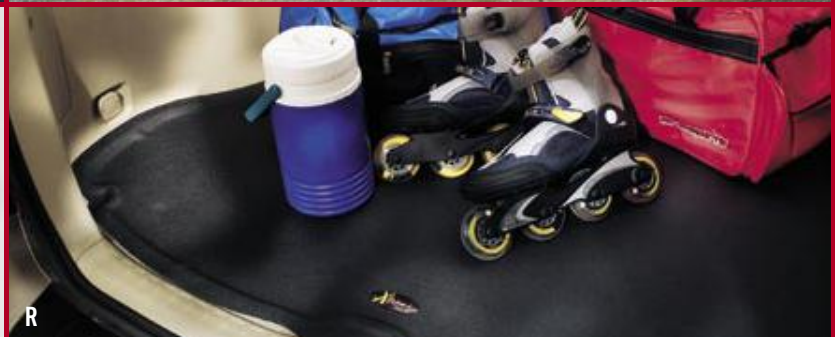

Q

P

Q

R

S

T

U

04 ACCESSORIES

Q Emergency Assistance Kit

Drive with confidence in knowing that you are secure with your Emergency Assistance Kit. This basic emergency assistance kit contains jumper cables, multi-tool, flashlight, emergency blanket, duct tape, bungee cord, survival whistle, hose clamp and more...

P License Plate Frames

Accessorize your vehicle with a high-quality license frame. Available in 24kt gold, chrome, and black pearl finishes.

Q Sport Pedals by OBX Racing Sports®

Replace your drab stock pedals with a set of Sport Pedals by OBX Racing. Available in sleek silver finish for automatic and manual transmission.

R Xtreme Cargo Mat by Nifty Products

Protect your vehicle's original carpet with the Xtreme Mat. Rubberized slip-resistant surface is designed to minimize cargo shifting, while the molded outer edge creates a moisture barrier.

S Auto-Dimming Mirror

Improve your driving safety with an Auto-Dimming Mirror. Its built-in sensors detect headlight glare and automatically dim the mirror to reduce eyestrain.

T Shift Knobs by OBX Racing Sports®

Black knobs not your style? Energize your ride with these carbon fiber-sleeved sport Shift Knobs by OBX Racing. Available in Chrome, Titanium, Red and Blue. Manual transmission only.

U Exhaust Tip by Valor

Polished stainless steel Exhaust Tips by Valor Manufacturing Inc. are made of Polishes 304 stainless steel and install easily with a single bolt installation (no drilling, cutting or welding required).

Accessories not shown:

- Carbon Fiber Dash Appliqué by Acculaser®
- Carpeted Floor Mats
- Molded Wood Dash Appliqué by Acculaser®
- Roof Rack Attachments

See your dealer for complete warranty details. Toyota reserves the right to make modifications to actual products.